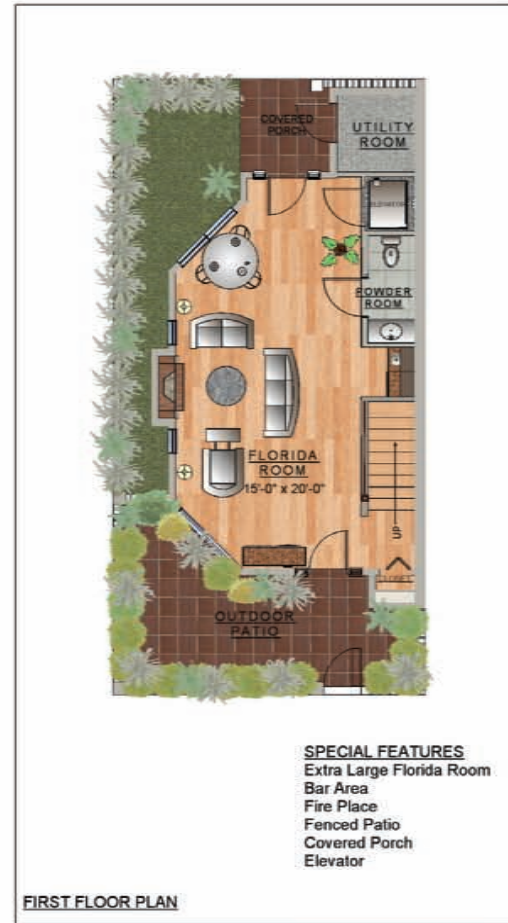

HIGH POINTE VILLA

2 BEDROOMS / 2½ BATHS

Living Area	2,751
Patio	231
Balcony	90
Covered Porch	53
Total	3,125

ALL DIMENSIONS, SPECIFICATIONS AND FEATURES ARE APPROXIMATE AND SUBJECT TO CHANGE WITHOUT NOTICE.