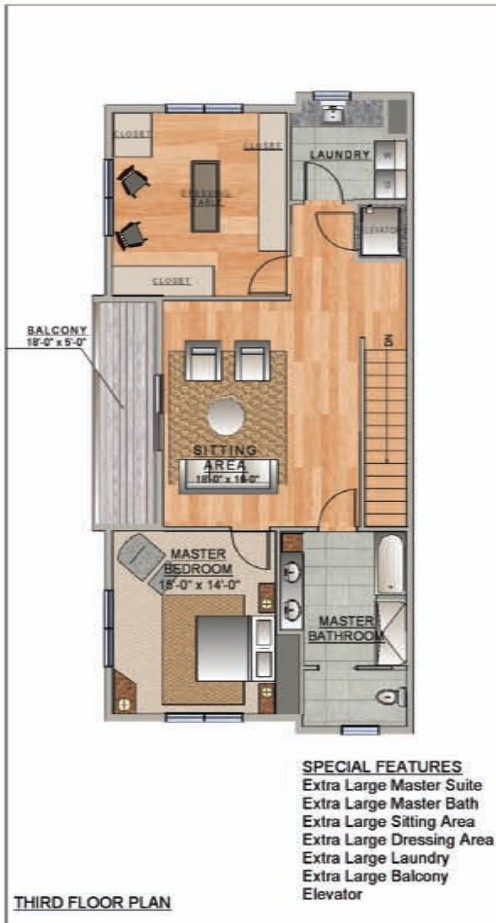

HIGH POINTE VILLA

2 BEDROOMS / 2½ BATHS

Living Area	2,751
Patio	231
Balcony	90
Covered Porch	53
Total	3,125

ALL DIMENSIONS, SPECIFICATIONS AND FEATURES ARE APPROXIMATE AND SUBJECT TO CHANGE WITHOUT NOTICE.