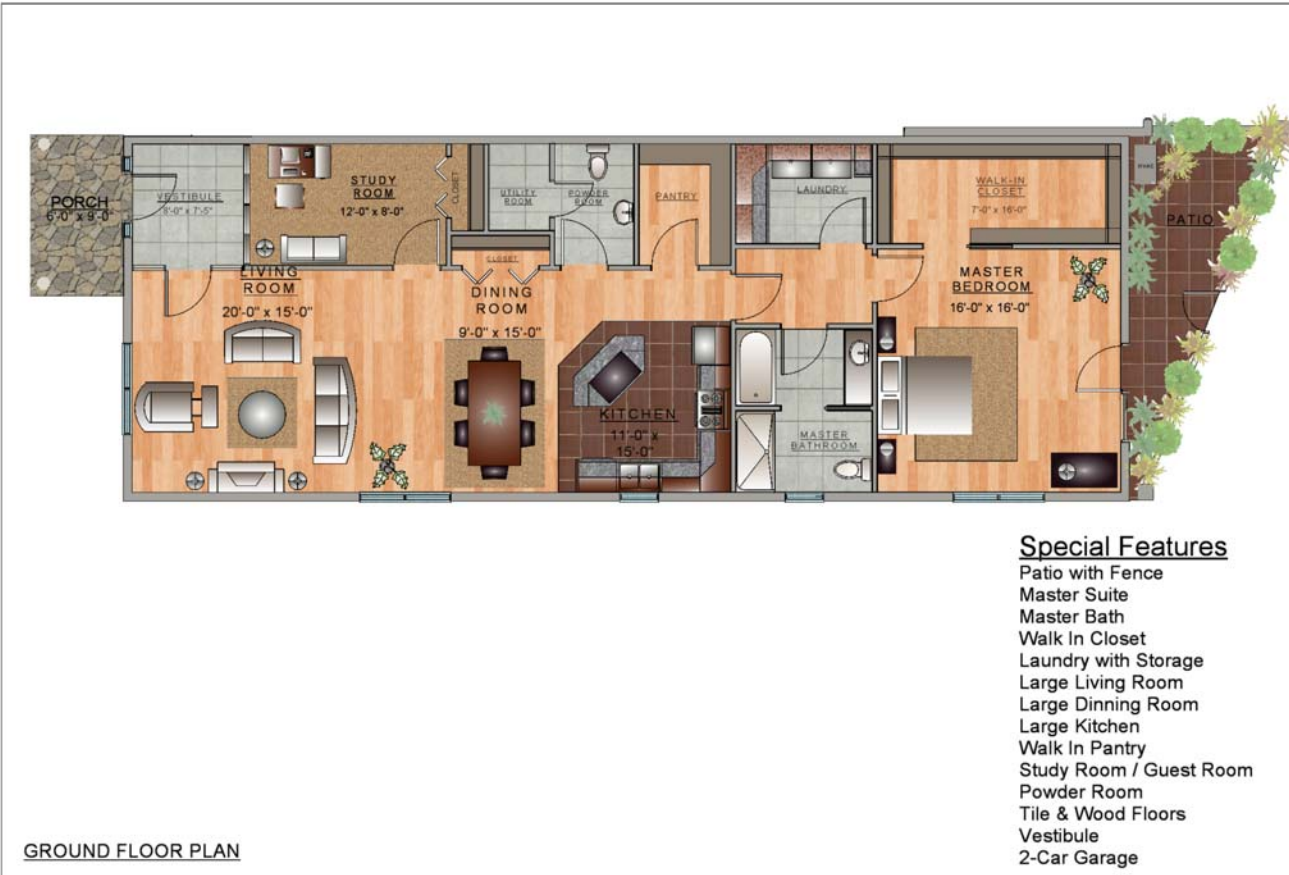

OAKMONT VILLA DELUXE

1 BEDROOM/1½ BATHS

Special Features

- Patio with Fence
- Master Suite
- Master Bath
- Walk In Closet
- Laundry with Storage
- Large Living Room
- Large Dining Room
- Large Kitchen
- Walk In Pantry
- Study Room / Guest Room
- Powder Room
- Tile & Wood Floors
- Vestibule
- 2-Car Garage

Living Area	1,490
Patio	127
Deck	54
Total	1,671

ALL DIMENSIONS, SPECIFICATIONS AND FEATURES ARE APPROXIMATE AND SUBJECT TO CHANGE WITHOUT NOTICE.