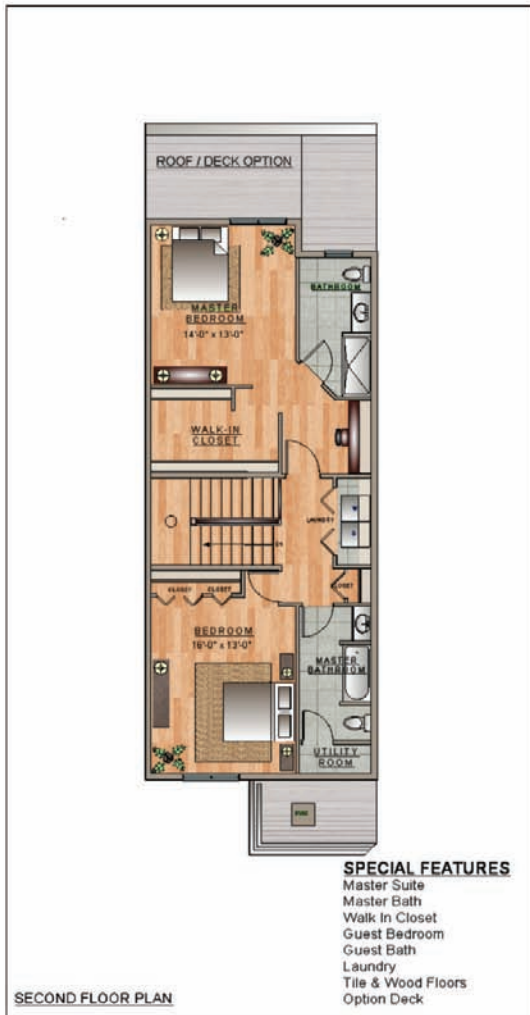

PARKVIEW VILLA

2 BEDROOMS / 2½ BATHS

Living Area	1,988
Deck	114
Covered Porch	66
Total	2,168