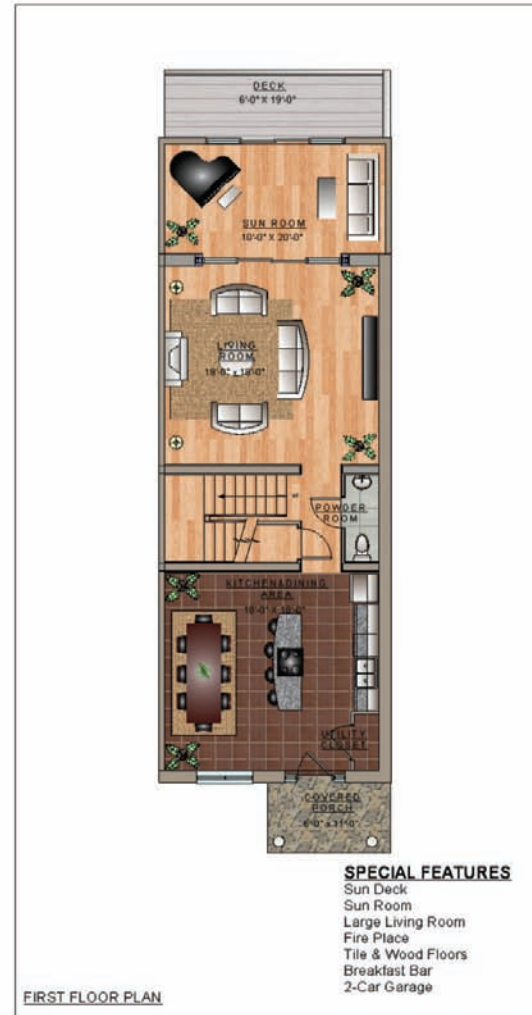

PARKVIEW VILLA

2 BEDROOMS / 2½ BATHS

Living Area	1,988
Deck	114
Covered Porch	66
Total	2,168