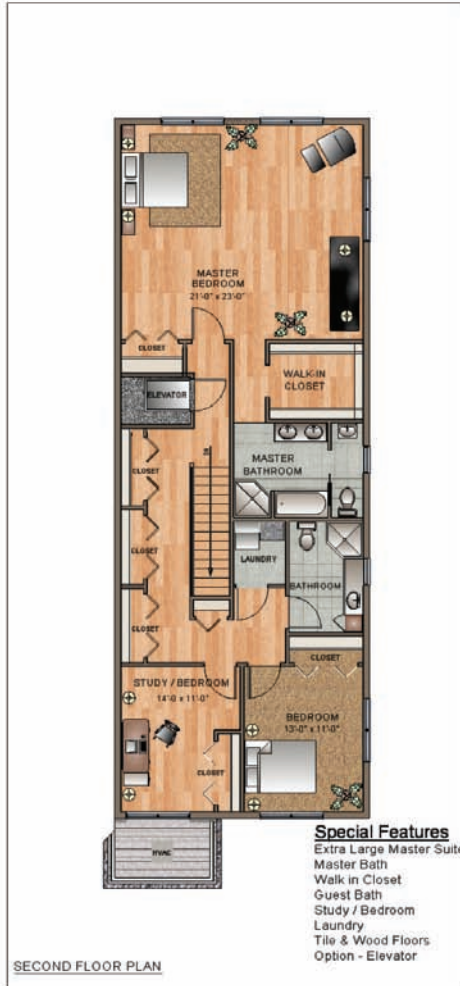

PARKVIEW VILLA

2 BEDROOMS / 2½ BATHS

Living Area	4,470
Deck	676
Covered Porch	60
Total	3,716