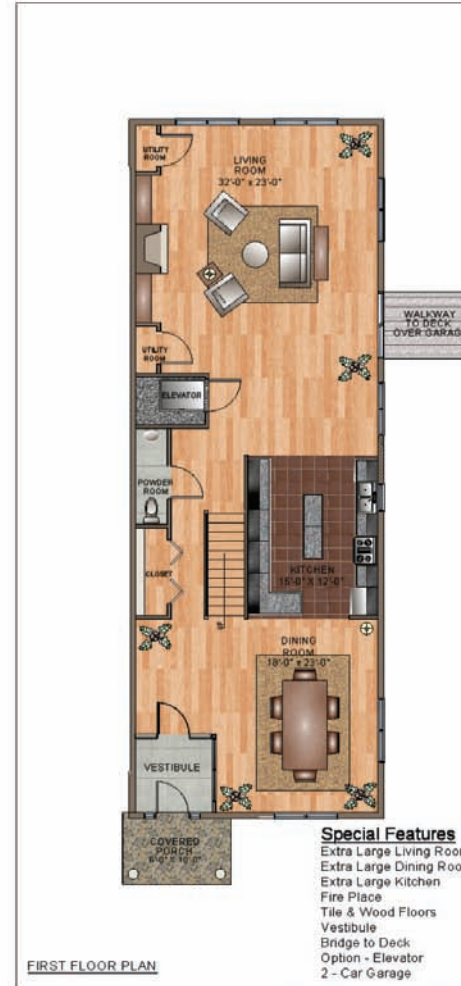

PARKVIEW VILLA

2 BEDROOMS / 2½ BATHS

Living Area	4,470
Deck	676
Covered Porch	60
Total	3,716