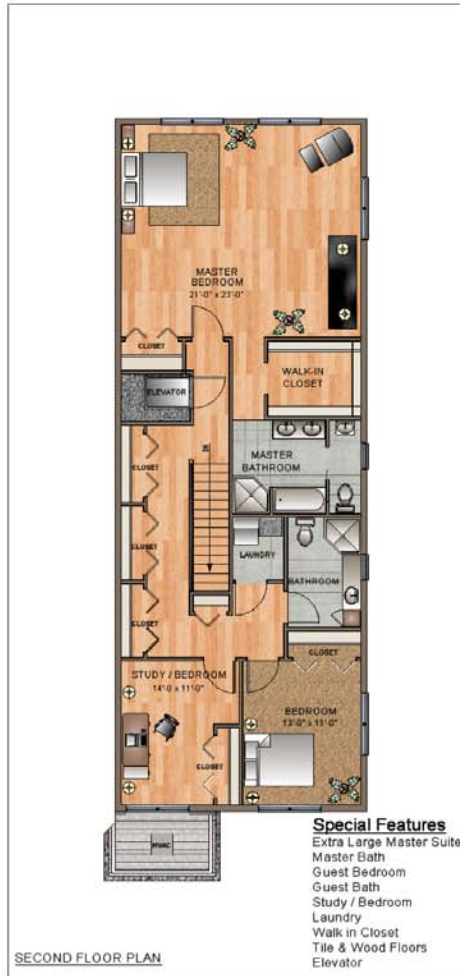

PARKVIEW VILLA CLASSIC

2 BEDROOMS / (2) FULL (2) 1/2 BATHS

Living Area	4,470
Deck	676
Patio	127
Covered Porch	120
Total	5,393

10/30/2007